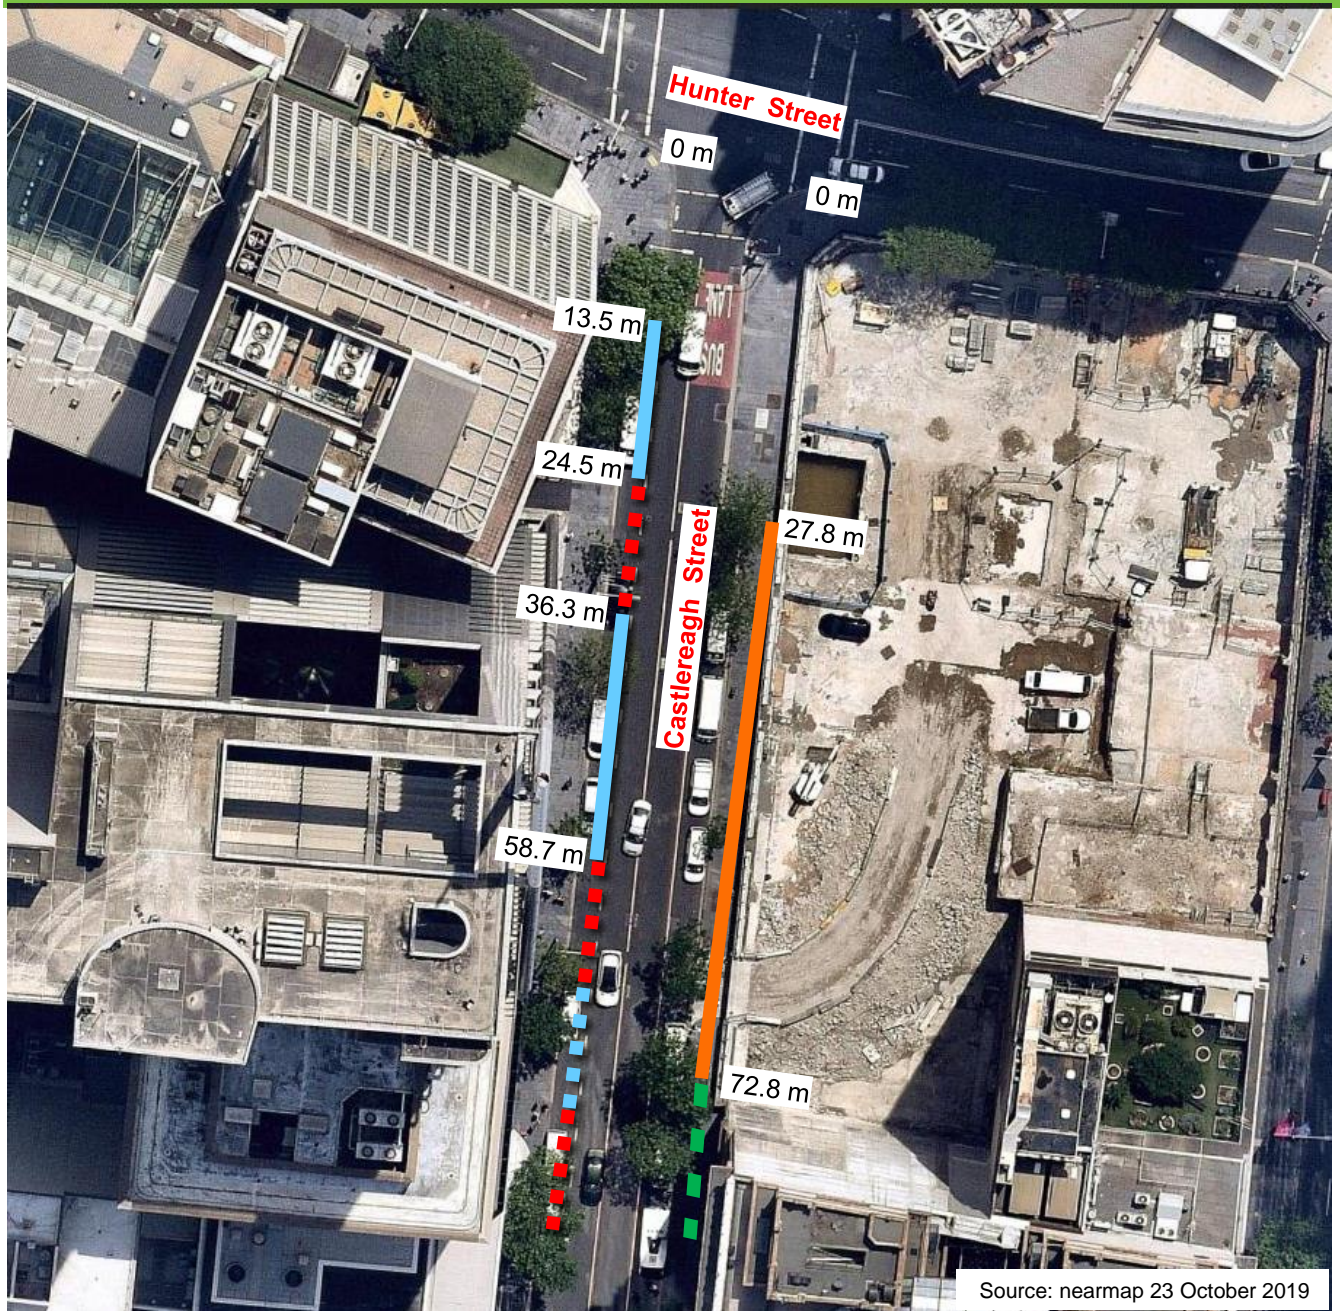

Castlereagh Street, Sydney Proposed Works Zone

Source: nearmap 23 October 2019

Existing

Existing

- ■ ■ ■ Loading Zone Ticket 6am-3pm Mon-Fri, 6am-10am Sat
Bus Zone 3pm-8pm Mon-Fri
4P Ticket 8pm-12am Mon-Fri, 10am-10pm Sat
8am-10pm Sun & Public Holidays
- Bus Zone 3pm-6am Mon-Fri, 6pm-6am Sat, Sun and Public Holidays
Loading Zone Ticket 6am-3pm Mon-Fri, 6am-10am Sat
4P Ticket 10am-6pm Sat, 8am-6pm Sun & Public Holidays
- ■ ■ ■ No Parking
- ■ ■ ■ Loading Zone Ticket 6am-6pm Mon-Fri, 6am-10am Sat
4P Ticket 6pm-12 Midnight Mon-Fri, 10am-6pm Sat 8am-10pm Sun & Public Holidays
- Works Zone 7am-6pm Mon-Fri, 8am-1pm Sat and
4P Ticket 6pm-12 Midnight Mon-Fri, 1pm-10pm Sat,
8am-10pm Sun & Public Holidays
- Proposed**
- Works Zone 7am-7pm Mon-Fri, 7am-5pm Sat and
4P Ticket 7pm-12 Midnight Mon-Fri, 5pm-10pm Sat,
8am-10pm Sun & Public Holidays